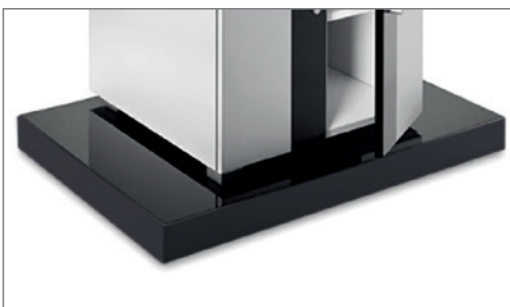

concealed castors, high-gloss surfaced