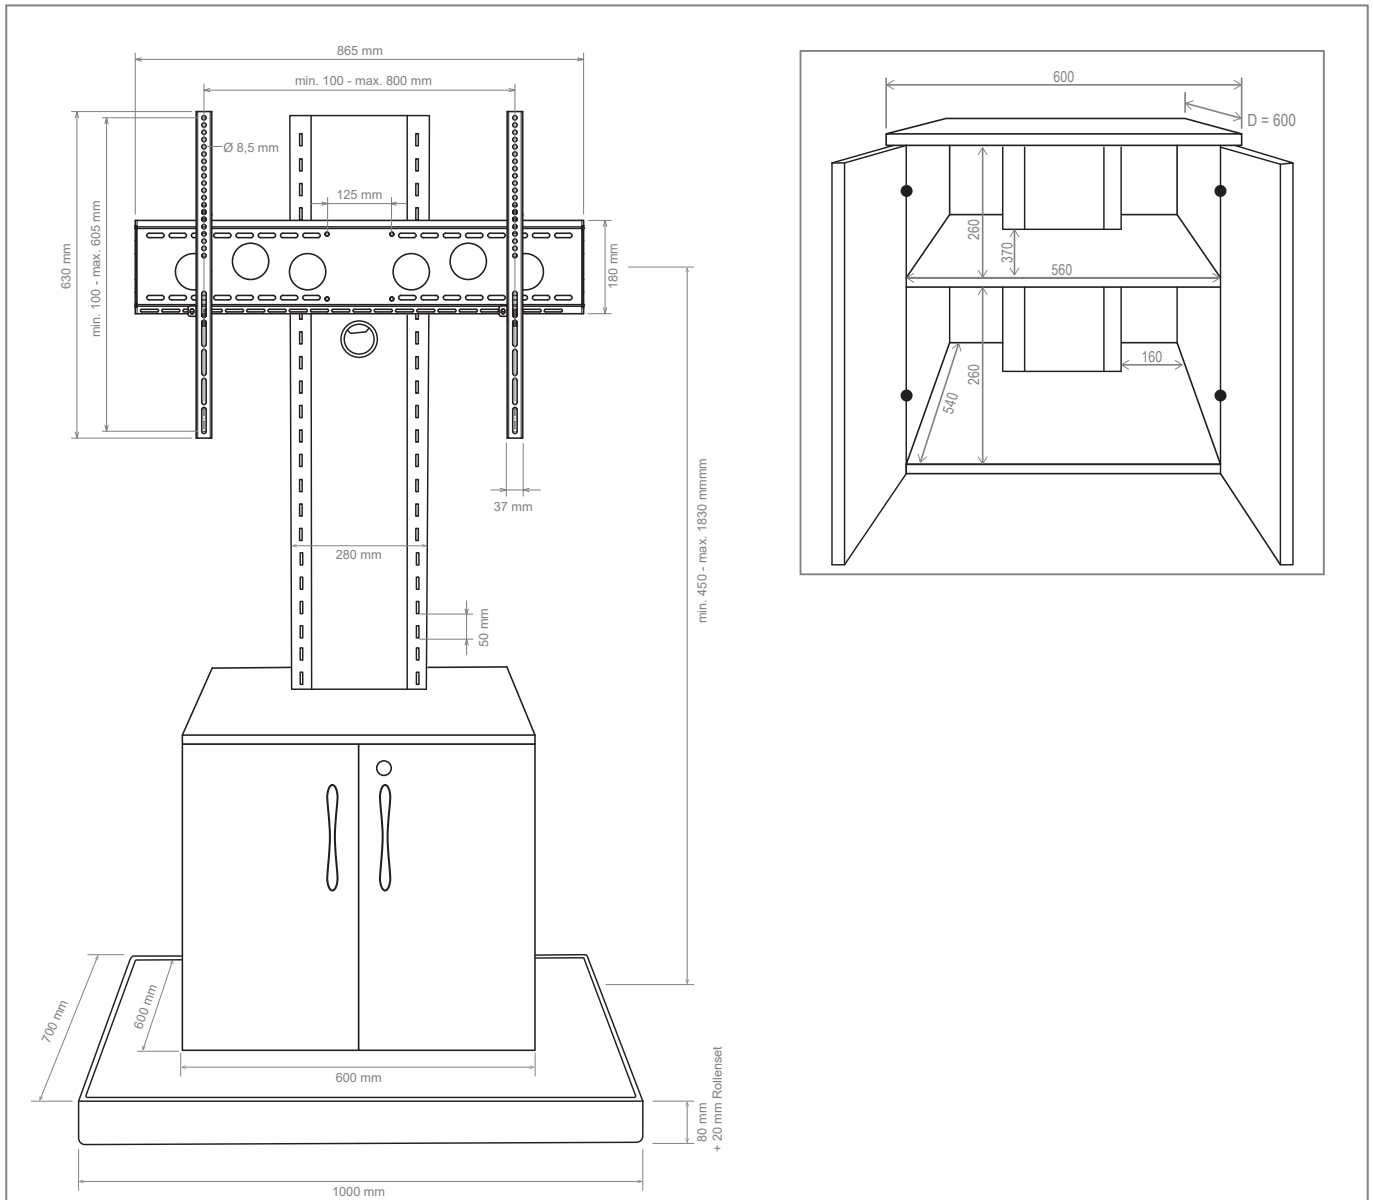

The high-gloss black look allows use in conference rooms as well as at trade fairs and in sales areas.

The stable castors are concealed in the base of the Info-Tower and, if necessary, enables the entire stand system to be moved easily.

The column cover on the back is removable and allows easy access to the cabling, which finds enough space inside the column.

The VESA universal mount is already included in the scope of delivery and covers the VESA standard up to 800 x 600 mm. It is also optionally lockable.

The VESA mount can be securely attached at different heights. The hanging height depends on the device, depending on the distance to the media cabinet.

The maximum load of the video conference trolley is 60 kg.

Technical changes reserved

Info-Tower CLB

Item no.: 2337

Mobile stand system with lockable media cabinet

- for screens from 32 - 65" / 81 - 165 cm
- installation in portrait or landscape format possible (depending on screen)
- incl. VESA universal mount up to VESA 800 x 600 mm max., optionally expendable
- screen height selectable in detents in 50-mm steps (tool needed)
- internal cable routing
- removable cover
- invisibly mounted set of castors
- 60 kg load, max.
- floor space required: W 1000 x D 700 mm
- Height: 1895 mm
- incl. lockable media cabinet
- media cabinet with ventilation openings
- Expandable with accessories